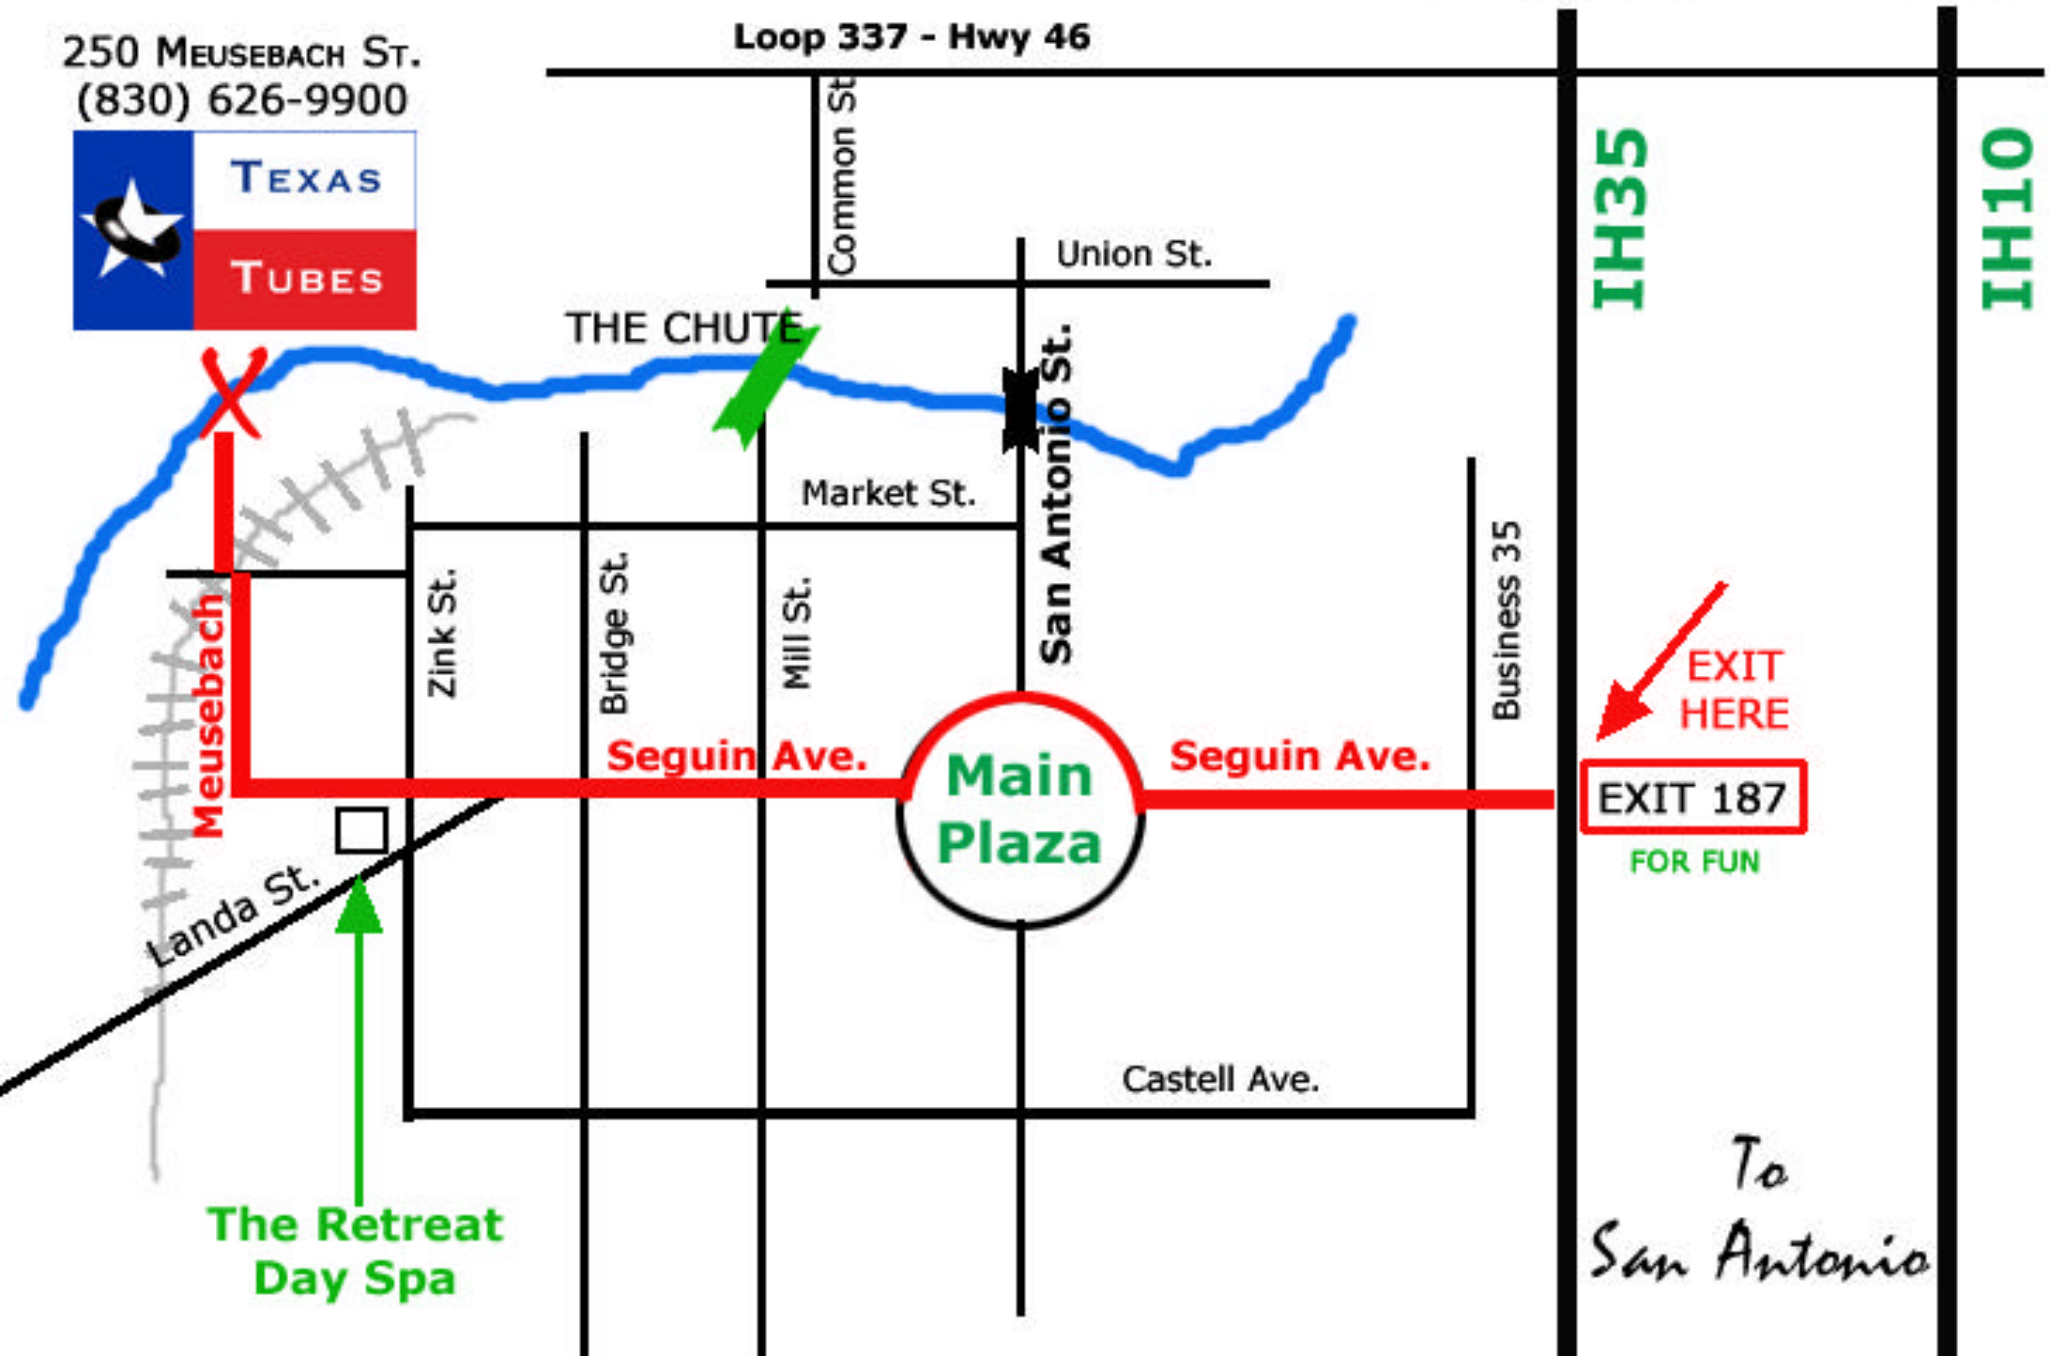

250 MEUSEBACH ST.
(830) 626-9900

To Austin To Houston

Loop 337 - Hwy 46

IH35

IH10

EXIT HERE
EXIT 187
FOR FUN

To
San Antonio

The Retreat
Day Spa

Main
Plaza

Seguin Ave.

Seguin Ave.

Market St.

Union St.

San Antonio St.

Mill St.

Bridge St.

Zink St.

Landa St.

Business 35

Castell Ave.

Common St.